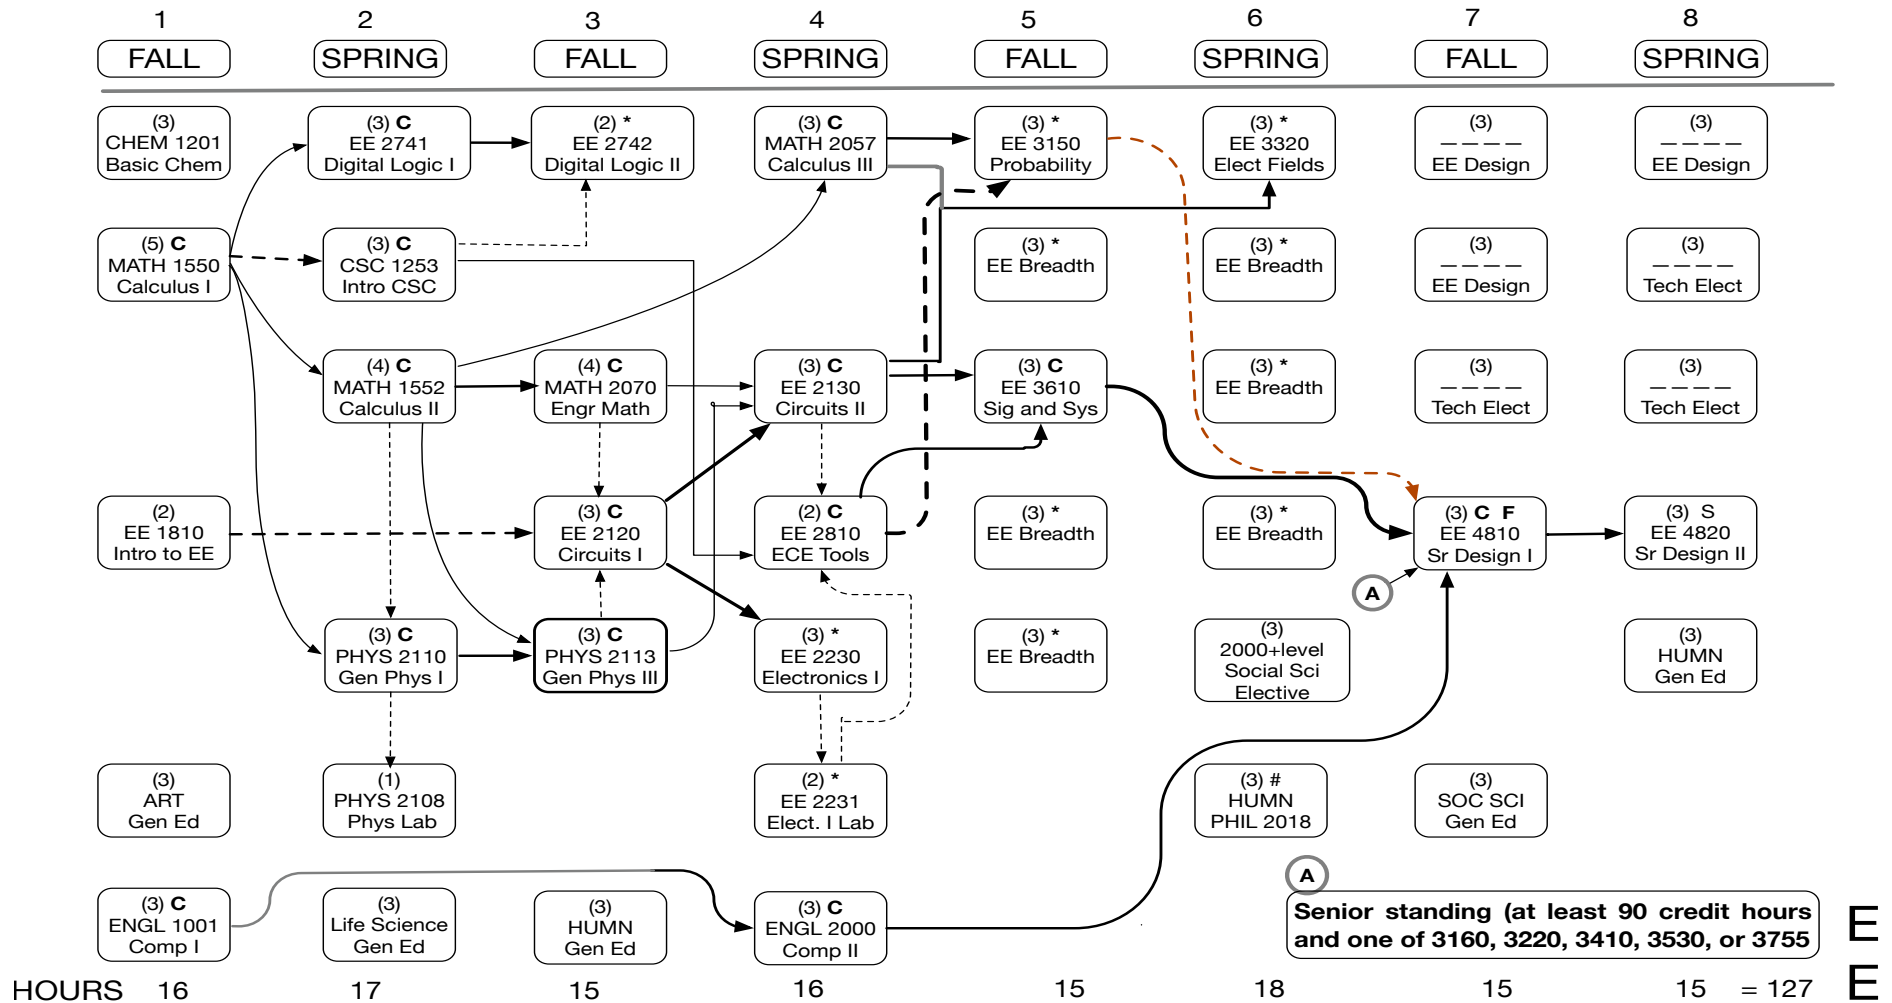

TOTAL HOURS =127

ELECTRICAL ENGINEERING

2021-2022[@]

EE
EE

FLOWCHART LEGEND

ECE Division Office: Patrick F Taylor 3325

- @ This flowchart is only an advising tool, the LSU catalog has the official degree requirements
 - C A grade in the "C" range or better is required in the course
 - * May be a pre-req for another electrical engineering (EE) course
 - S Offered in the Spring Semester only
 - F Offered in Fall Semester only
 - # Students can take PHIL 2020 if PHIL 2018 is not available
- For Gen Ed courses, see LSU general catalog at: <https://www.lsu.edu/academics/catalogs.php>

Credit Required

(Using lines with different color and thickness)

Credit or Registration Required

EE Breadth: Students must select courses from at least FOUR of FIVE groups:
 Group 1: EE 3160 DSP (F)
 Group 2: EE 3220 (S), 3223 (S), 3232 (F)
 Group 3: EE 3410 Power
 Group 4: EE 3530 Control (F)
 Group 5: EE 3710 Comm (S), 3752 Micro (F), 3755 Comp Org (F)