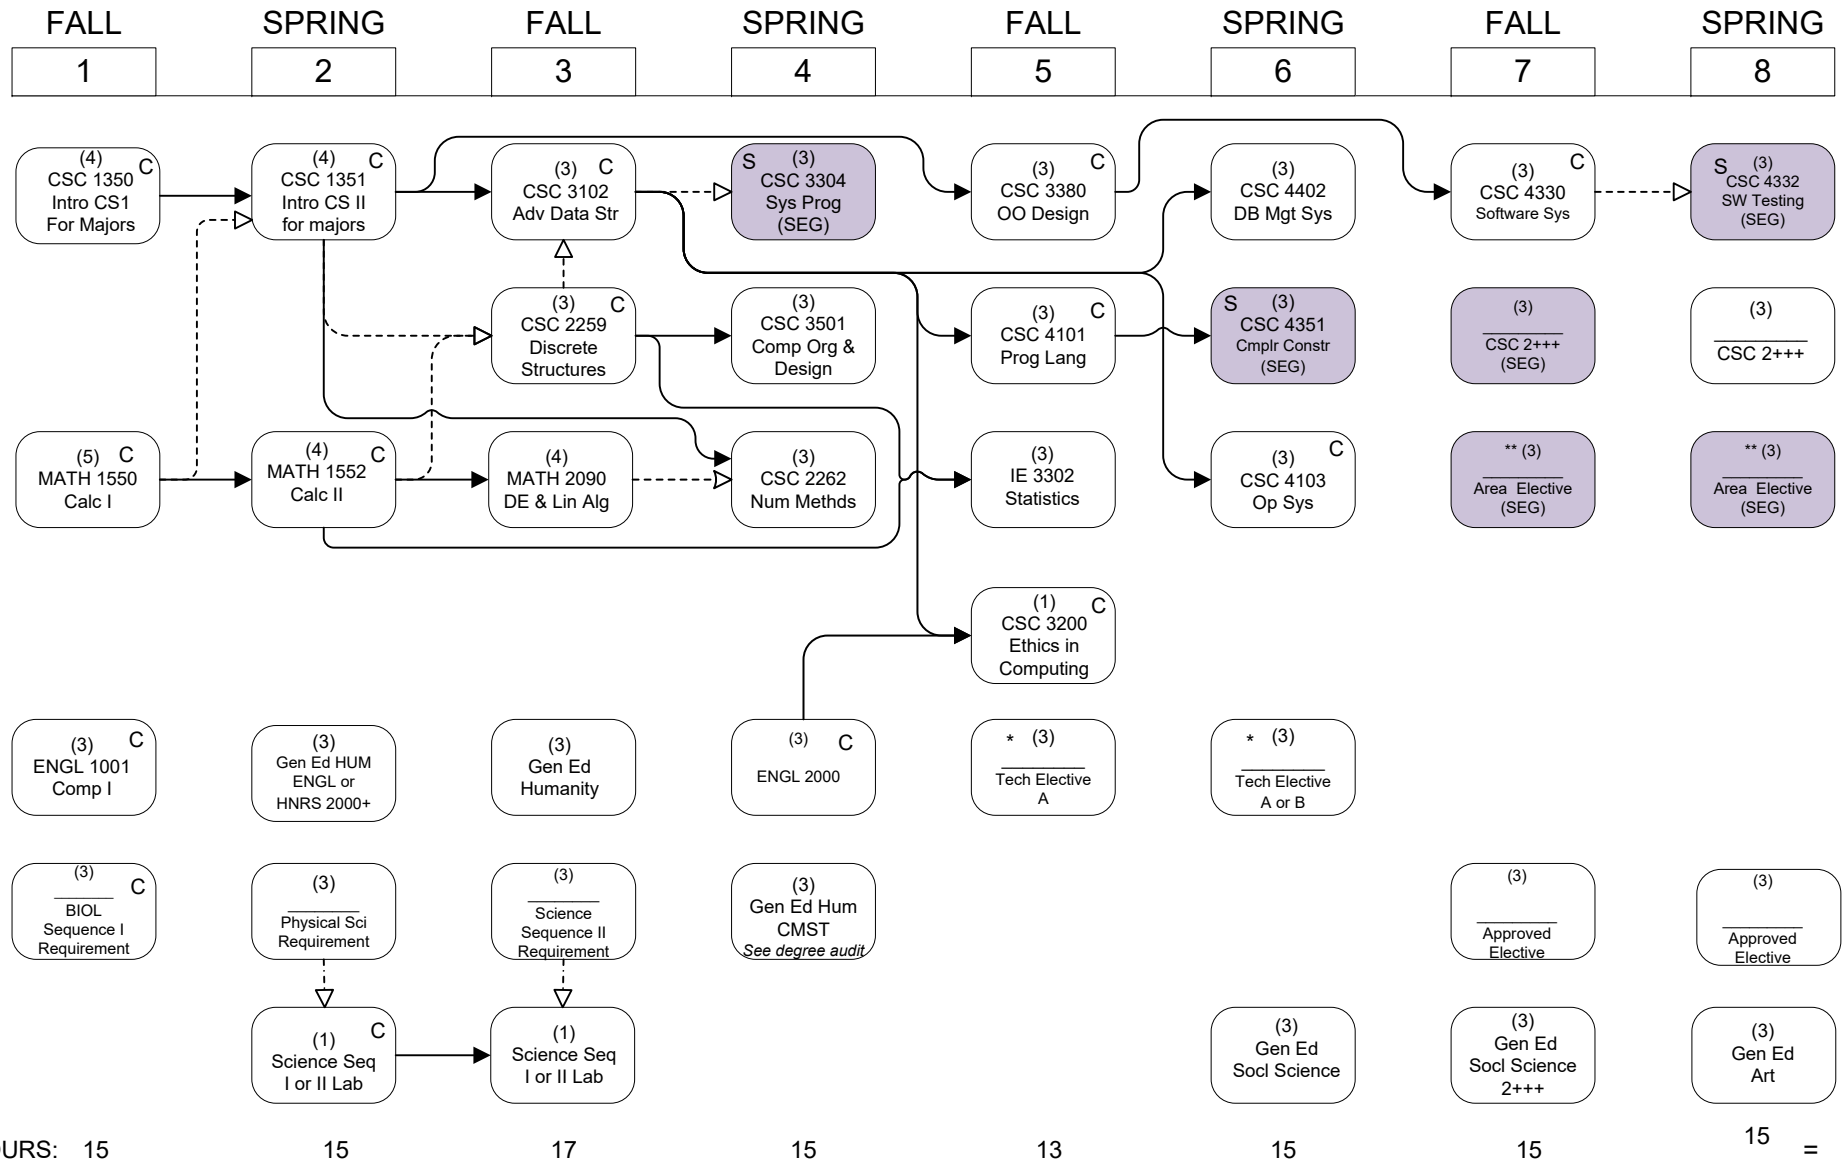

COMPUTER SCIENCE

Software Engineering (CSC SEG)

Software Engineering (CSC SEG)

→ Credit required

- - - - -> Credit or registration required

- - - - -> Two hours of science lab is required and may be with the science sequence chosen

FLOWCHART LEGEND

C Grade of "C" or better required BEFORE enrolling in next course in the sequence.

Gen Ed General Education; see 2023-2024 General Catalog

OFFICE: 3325 Patrick F. Taylor Hall

* See CSC & E Division for approved list and substitutions; in general, Group A: STEM++ 2000 level and above; Group B: AVATAR DM Art-track electives

** Pre-approved concentration area electives: CSC 4243, 4263, 4356, 4357, 4360, 4362, 4370, 4444, 4501, 4562, 4585, 4610, 4740, 4762, 4890; EE 4859; IE 4461; ISDS (MAX 6 HRS.) 4111, 4112, 4113, 4120, 4125, 4141; other electives subject to approval

SOFTWARE ENGINEERING CONCENTRATION (18 HRS)

Rev. 1/25/2024