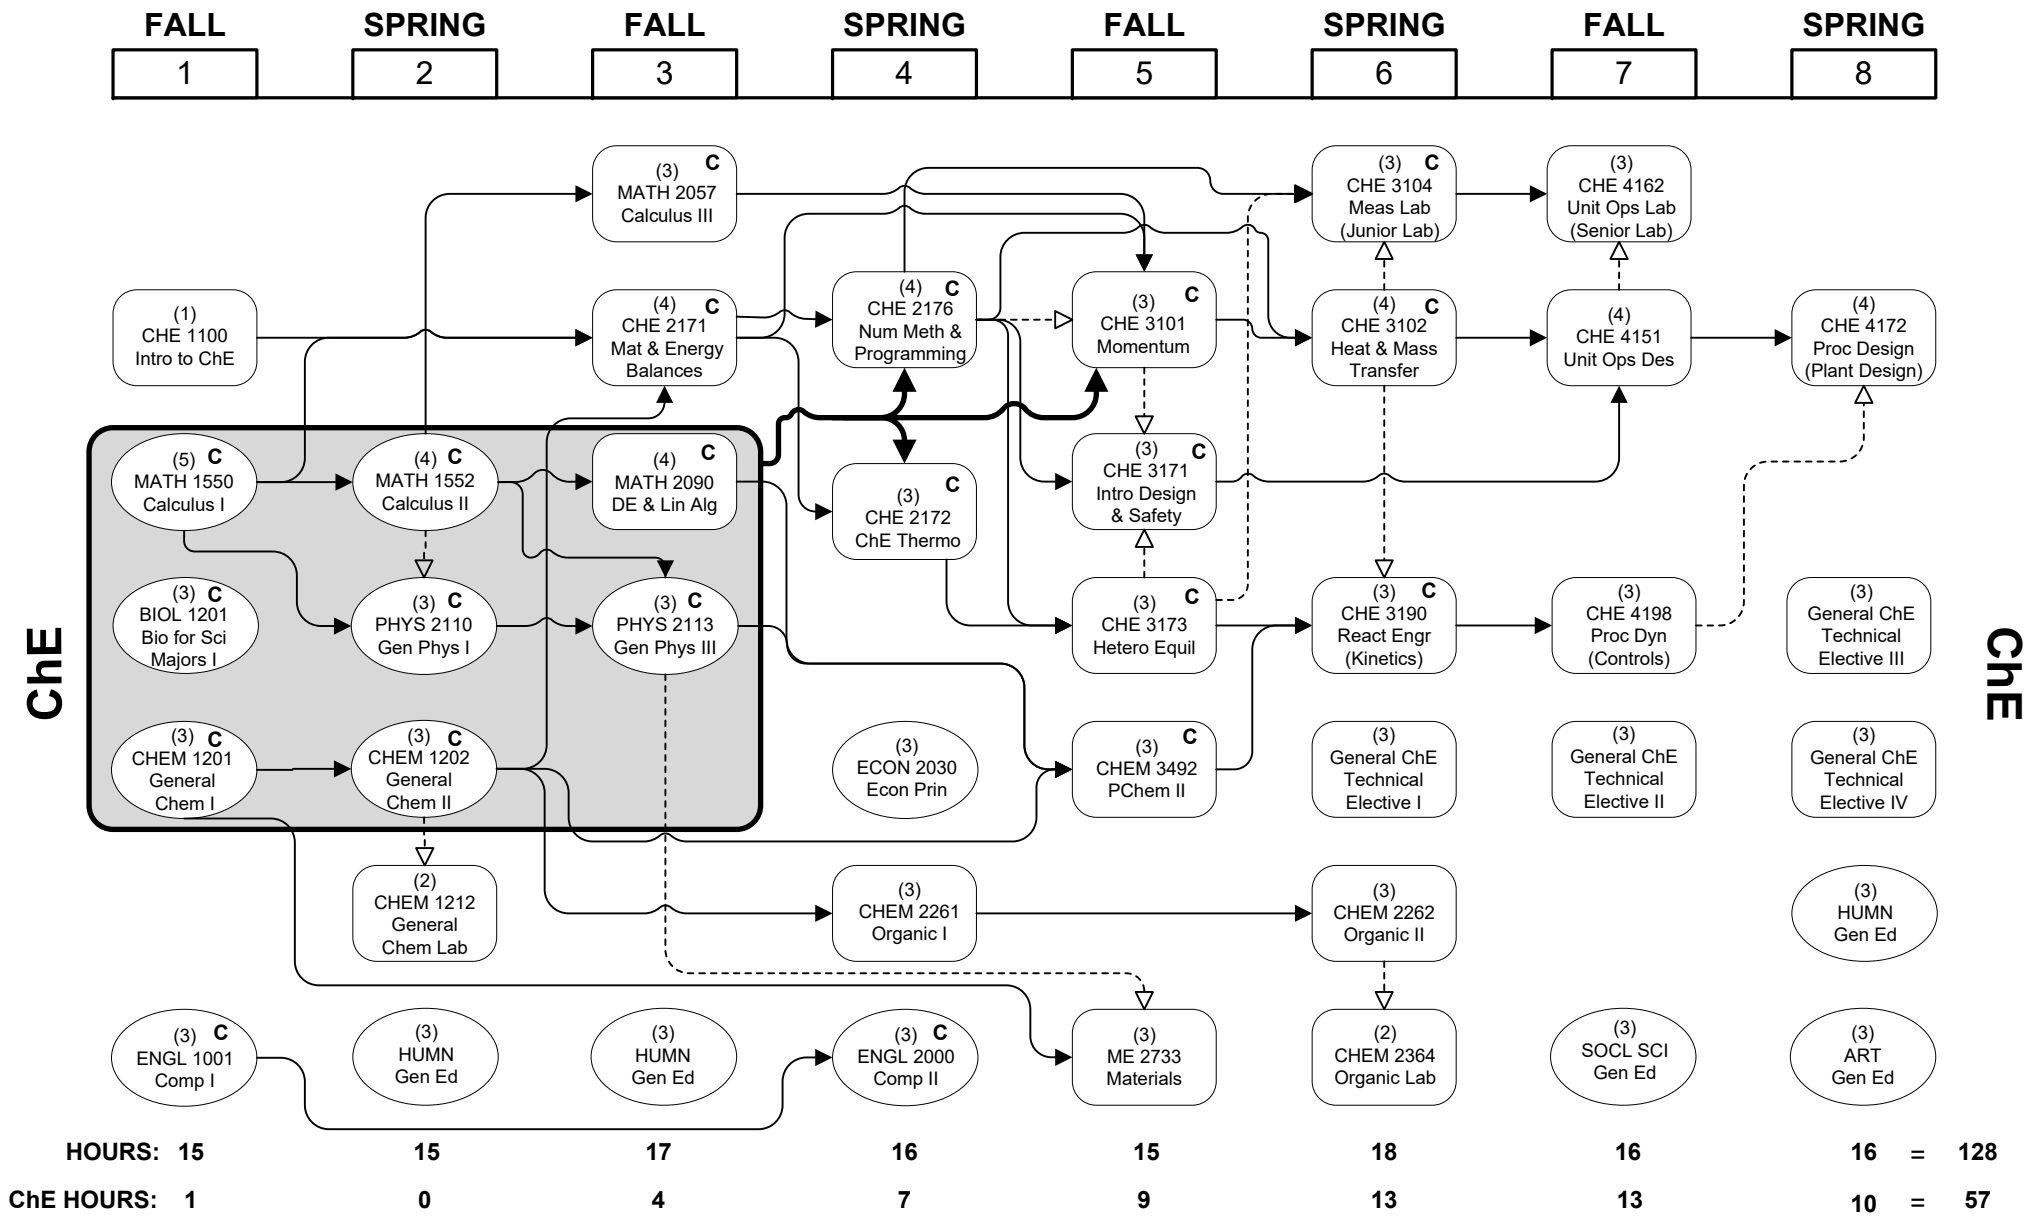

TOTAL HOURS = 128

ChE Flowchart

ChE

ChE

Credit required
 Credit or registration required
 General Education - See 2025-2026 General Catalog
<http://www.lsu.edu/eng/che/>

FLOWCHART LEGEND

C Students must earn a "C" or better in these courses to earn a passing grade and before registering for any subsequent course that requires one or more as a prerequisite

3307 Patrick Taylor Hall – Chemical Engineering Office

A grade of "C" or better is required in BIOL 1201, CHEM 1201, CHEM 1202, MATH 1550, MATH 1552, MATH 2090, PHYS 2110, and PHYS 2113 prior to enrolling in CHE 2172, CHE 2176, or CHE 3101.