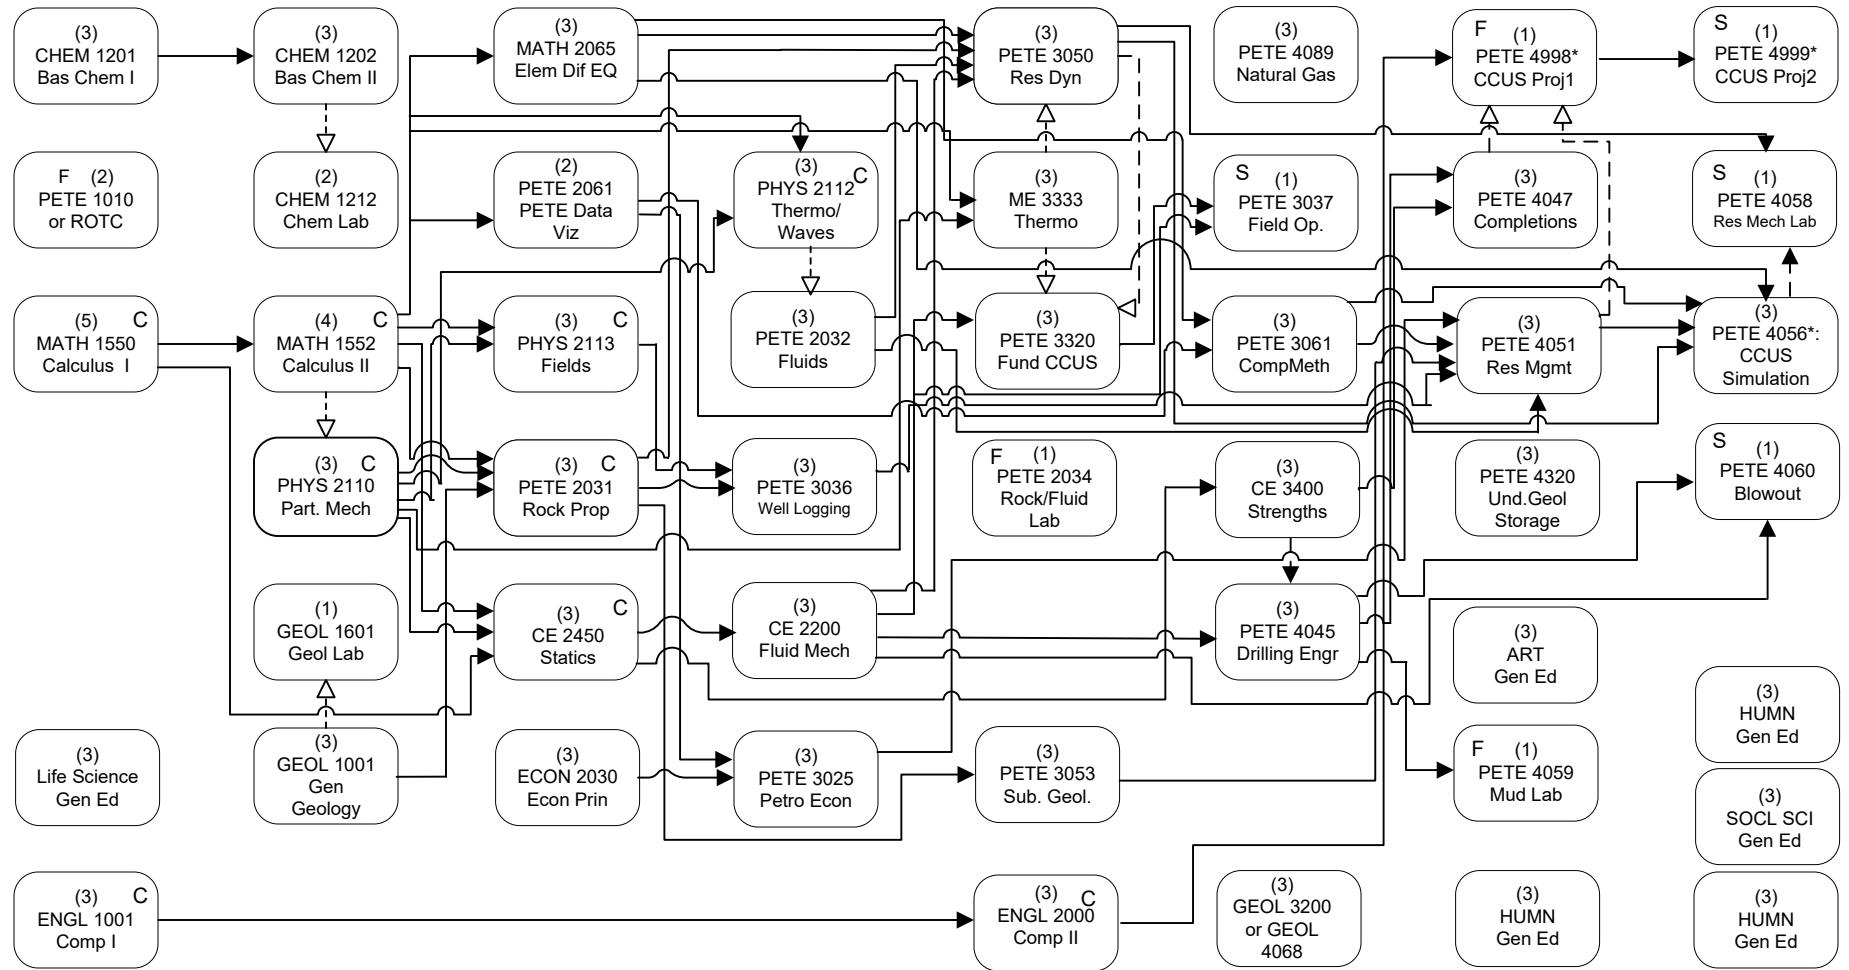

PETE

PETE

HOURS: 16 16 17 15 16 16 17 15 = 128

FLOWCHART LEGEND

- Credit required
- - - - -> Credit or registration required

C Grade of "C" or better required

- F Course taught in fall only
- S Course taught in spring only

General Education -
See 2025-2026 General Catalog